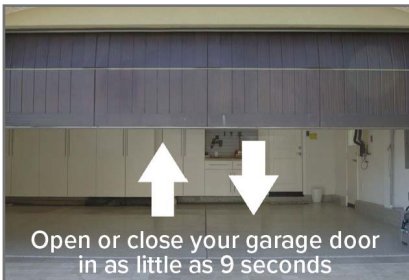

Variable Speed: slow start/slow stop capability

Remote Controls

Access Solutions

Wireless Wall Station

Keyless Entry

Wall Control

Maveo, Simply Connected

The Maveo Blufi stick brings Wi-Fi connectivity to your residential garage door openers by working seamlessly with your Marantec door opener. The Blufi stick is a plug n' play wifi adapter that simply inserts directly into the garage door opener. Control doors from anywhere in the world via the Maveo app. Turn on/off lights, set the timer-to-close function to have the opener close automatically, set up 'coming home' feature by activating the Geo-Fencing function, and provide guest access to others.