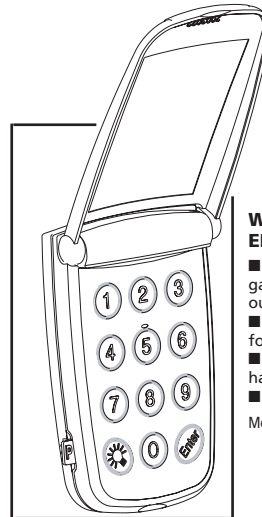

MINI
 2 Channel Model#: M3-2312
 4 Channel Model#: M3-2314
 MICRO
 3 Channel Model#: M3-3313

MOUNTING PLATE

MINI
 Model#: ML-920

PHOTO EYE SAFETY SYSTEM

- Provides a system of protection for you and your family.
- Designed to suit your particular garage environment.
- Mounting hardware and wiring included.
- Easy to install.

Model#: M4-705

WIRELESS KEYLESS ENTRY SYSTEM

- Permits control of garage door opener from outside without keys.
- Choose own 4-digit code for security.
- Complete with mounting hardware.
- Battery Included.

Model#: M3-631

SUPPORT BRACKET

- Helps support rail 13' and longer.

Part#: 8054214

WALL CONTROL PANEL

- Provides control buttons for Light and Vacation/Lock function.
- Illuminated door Pushbutton for easy locating in dark.
- Mounting hardware and wire included.