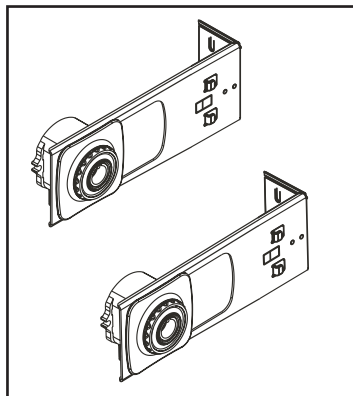

MINI
 2 Channel Model#: M3-2312
 4 Channel Model#: M3-2314
 MICRO
 3 Channel Model#: M3-3313

MOUNTING PLATE

MINI
 Model#: ML-920

PHOTO EYE SAFETY SYSTEM

- Provides a system of protection for you and your family.
- Designed to suit your particular garage environment.
- Mounting hardware and wiring included.
- Easy to install.

Model#: M4-705

WIRELESS KEYLESS ENTRY SYSTEM

- Permits control of garage door opener from outside without keys.
- Choose own 4-digit code for security.
- Complete with mounting hardware.
- Battery Included.

Model#: M3-631

SUPPORT BRACKET

- Helps support rail 13' and longer.

Part#: 8054214

WALL CONTROL PANEL

- Provides control buttons for Light and Vacation/Lock function.
- Illuminated door Pushbutton for easy locating in dark.
- Mounting hardware and wire included.