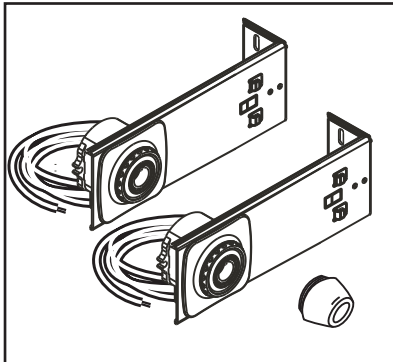

MICRO

3 Channel Model#: M3-3313

Mounting Plate

MINI

Model#: ML-920

Photo Eye Safety System

- Provides a system of protection for you and your family.
- Designed to suit your particular garage. Model#: M4-705

Wireless Keyless Entry System

- Permits control of garage door opener from outside without keys.
- 4-digit security PIN.
- Battery Included.
- Complete with mounting hardware. Model#: M3-631

Lens Sunshield Extension

Part#: 73536

Extension Bracket Kit

- Hardware included Part#: 72802

Support Bracket

- Helps support rail 13' and longer. Part#: 71865

Wall Control Panel

- Provides control buttons for Light and Vacation/Lock function.
- Illuminated door Pushbutton for easy locating in dark.
- Mounting hardware and wire included. Model#: M3-543