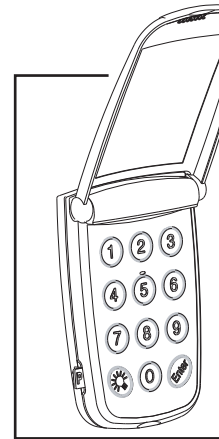

MICRO

3 Channel Model#: M3-3313

Mounting Plate

MINI

Model#: ML-920

Photo Eye Safety System

- Provides a system of protection for you and your family.
- Designed to suit your particular garage. Model#: M4-705

Wireless Keyless Entry System

- Permits control of garage door opener from outside without keys.
- 4-digit security PIN.
- Battery Included.
- Complete with mounting hardware. Model#: M3-631

Lens Sunshield Extension