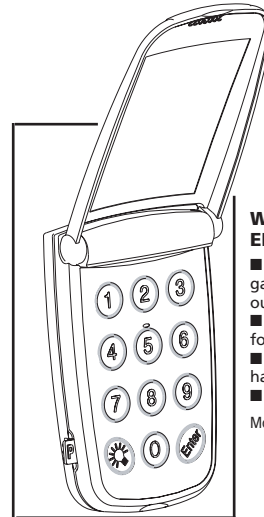

MINI
 2 Channel Model#: M3-2312
 4 Channel Model#: M3-2314
 MICRO
 3 Channel Model#: M3-3313

MOUNTING PLATE

MINI
 Model#: ML-920

PHOTO EYE SAFETY SYSTEM

- Provides a system of protection for you and your family.
- Designed to suit your particular garage environment.
- Mounting hardware and wiring included.
- Easy to install.

Model#: M4-705

WIRELESS KEYLESS ENTRY SYSTEM

- Permits control of garage door opener from outside without keys.
- Choose own 4-digit code for security.
- Complete with mounting hardware.
- Battery Included.

Model#: M3-631

SUPPORT BRACKET

- Helps support rail 13' and longer.

Part#: 8054214

WALL CONTROL PANEL

- Provides control buttons for Light and Vacation/Lock function.
- Illuminated door Pushbutton for easy locating in dark.
- Mounting hardware and wire included.