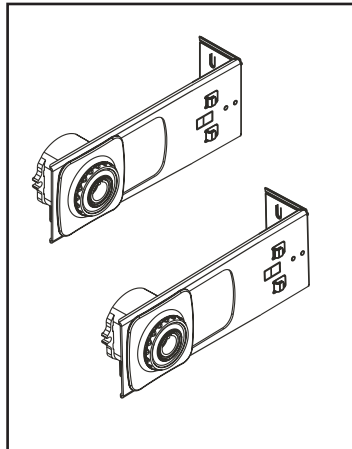

MINI
 2 Channel Model#: M3-2312
 4 Channel Model#: M3-2314
 MICRO
 3 Channel Model#: M3-3313

MOUNTING PLATE

MINI
 Model#: ML-920

PHOTO EYE SAFETY SYSTEM

- Provides a system of protection for you and your family.
- Designed to suit your particular garage environment.
- Mounting hardware and wiring included.
- Easy to install.

Model#: M4-705

WIRELESS KEYLESS ENTRY SYSTEM

- Permits control of garage door opener from outside without keys.
- Choose own 4-digit code for security.
- Complete with mounting hardware.
- Battery Included.

Model#: M3-631

SUPPORT BRACKET

- Helps support rail 13' and longer.

Part#: 8054214

WALL CONTROL PANEL

- Provides control buttons for Light and Vacation/Lock function.
- Illuminated door Pushbutton for easy locating in dark.
- Mounting hardware and wire included.