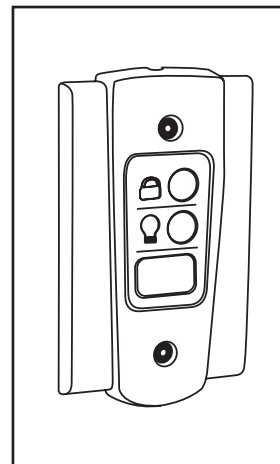

MINI
 2 Channel Model#: M3-2312
 4 Channel Model#: M3-2314
 MICRO
 3 Channel Model#: M3-3313

MOUNTING PLATE

MINI
 Model#: ML-920

PHOTO EYE SAFETY SYSTEM

- Provides a system of protection for you and your family.
- Designed to suit your particular garage environment.
- Mounting hardware and wiring included.
- Easy to install.

Model#: M4-705

WIRELESS KEYLESS ENTRY SYSTEM

- Permits control of garage door opener from outside without keys.
- Choose own 4-digit code for security.
- Complete with mounting hardware.
- Battery Included.

Model#: M3-631

SUPPORT BRACKET

- Helps support rail 13' and longer.

Part#: 8054214

WALL CONTROL PANEL

- Provides control buttons for Light and Vacation/Lock function.
- Illuminated door Pushbutton for easy locating in dark.
- Mounting hardware and wire included.